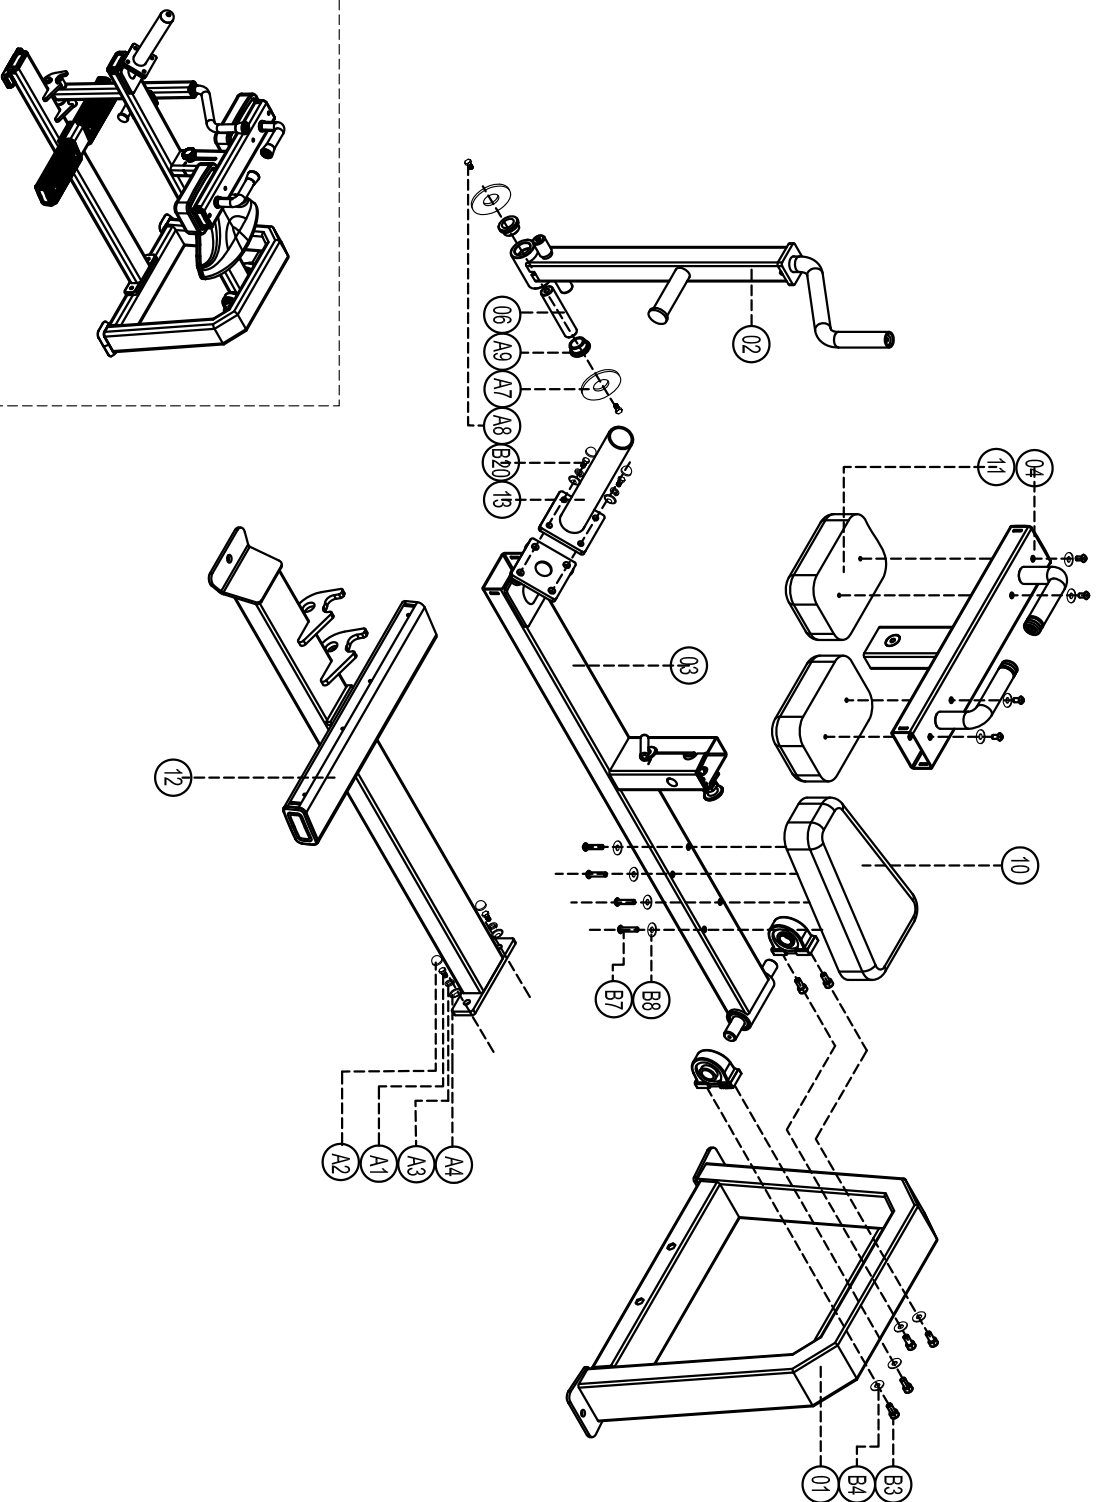

## E3062 Seated Calf

please note :prats didn't demolitionne part and fasteners not listrde on the introduction

B20	Outer hex screw M12*25	4
B8	Flat washer φ 10	8
B7	Cup head inner hex screw M8*80	8
B4	Flat washer φ 10	4
B3	Socket cap inner hex screw M10*20	4
A9	Nylon cover	2
A8	Outer hex screw M12*20	2
A7	Big washer φ 30*11.5	2
A4	Gasket DM003	8
A3	Spring washer φ 12	8
A2	Screw cap S208	8
A1	Outer hex screw M12*35	2
13	Sleeve set	1
12	Bottom connector	1
11	Leg pressing cushion	2
10	Cushion	1
06	Connector	1
04	Leg pressing frame	1
03	Seat frame	1
02	Locating frame	1
01	Main frame	1
serial number	name	quantity