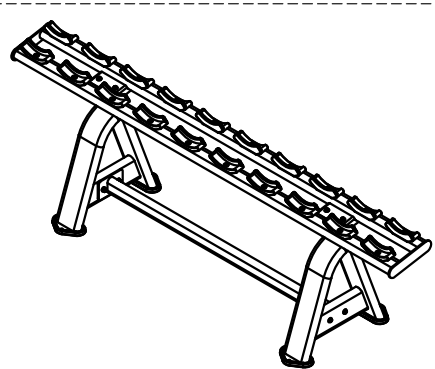

Exploded

E7067 Beautydumbbellrack

please note :prats didn't demolitionde part and fast eners not listde on the introduction

A7	Flat washer ø10	8
A6	Socket Cap inner hex screw M10*30	4
A5	Self lock nut M12	4
A4	Screw cap	8
A3	Drum gasket	8
A2	Spring washer φ10	4
A1	Outer hex screw M10*60	4
03	Connector	1
02	The dumbbell bracket	1
01	Main frame	2
Number	Name	Quantity