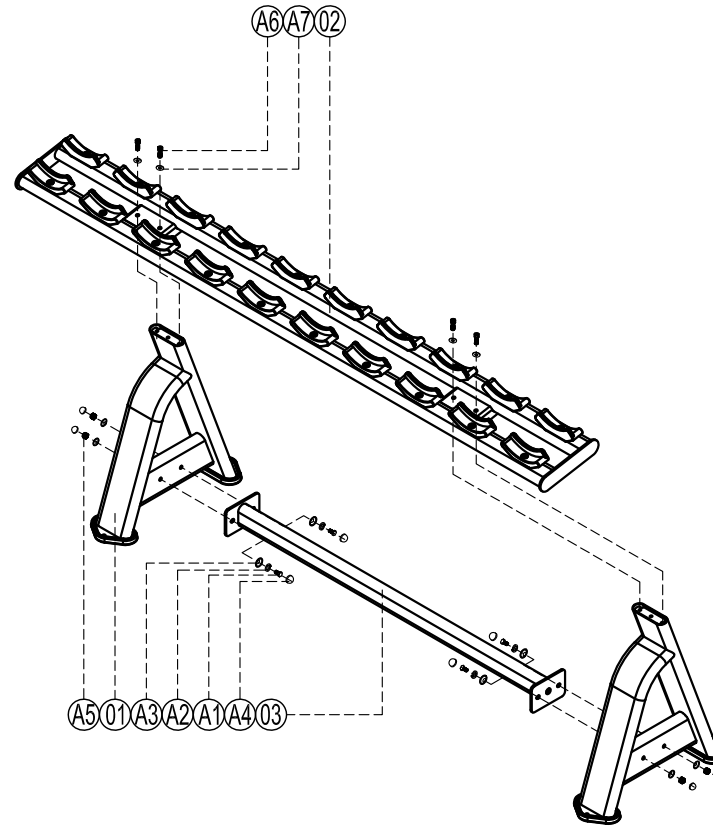

Exploded

E7067 Beautydumbbellrack

please note :prats didn't demolitionde part and fast eners not listde on the introduction

A7	Flat washer ø10	8
A6	Socket Cap inner hex screw M10*30	4
A5	Self lock nut M12	4
A4	Screw cap	8
A3	Drum gasket	8
A2	Spring washer φ10	4
A1	Outer hex screw M10*60	4
03	Connector	1
02	The dumbbell bracket	1
01	Main frame	2
Number	Name	Quantity