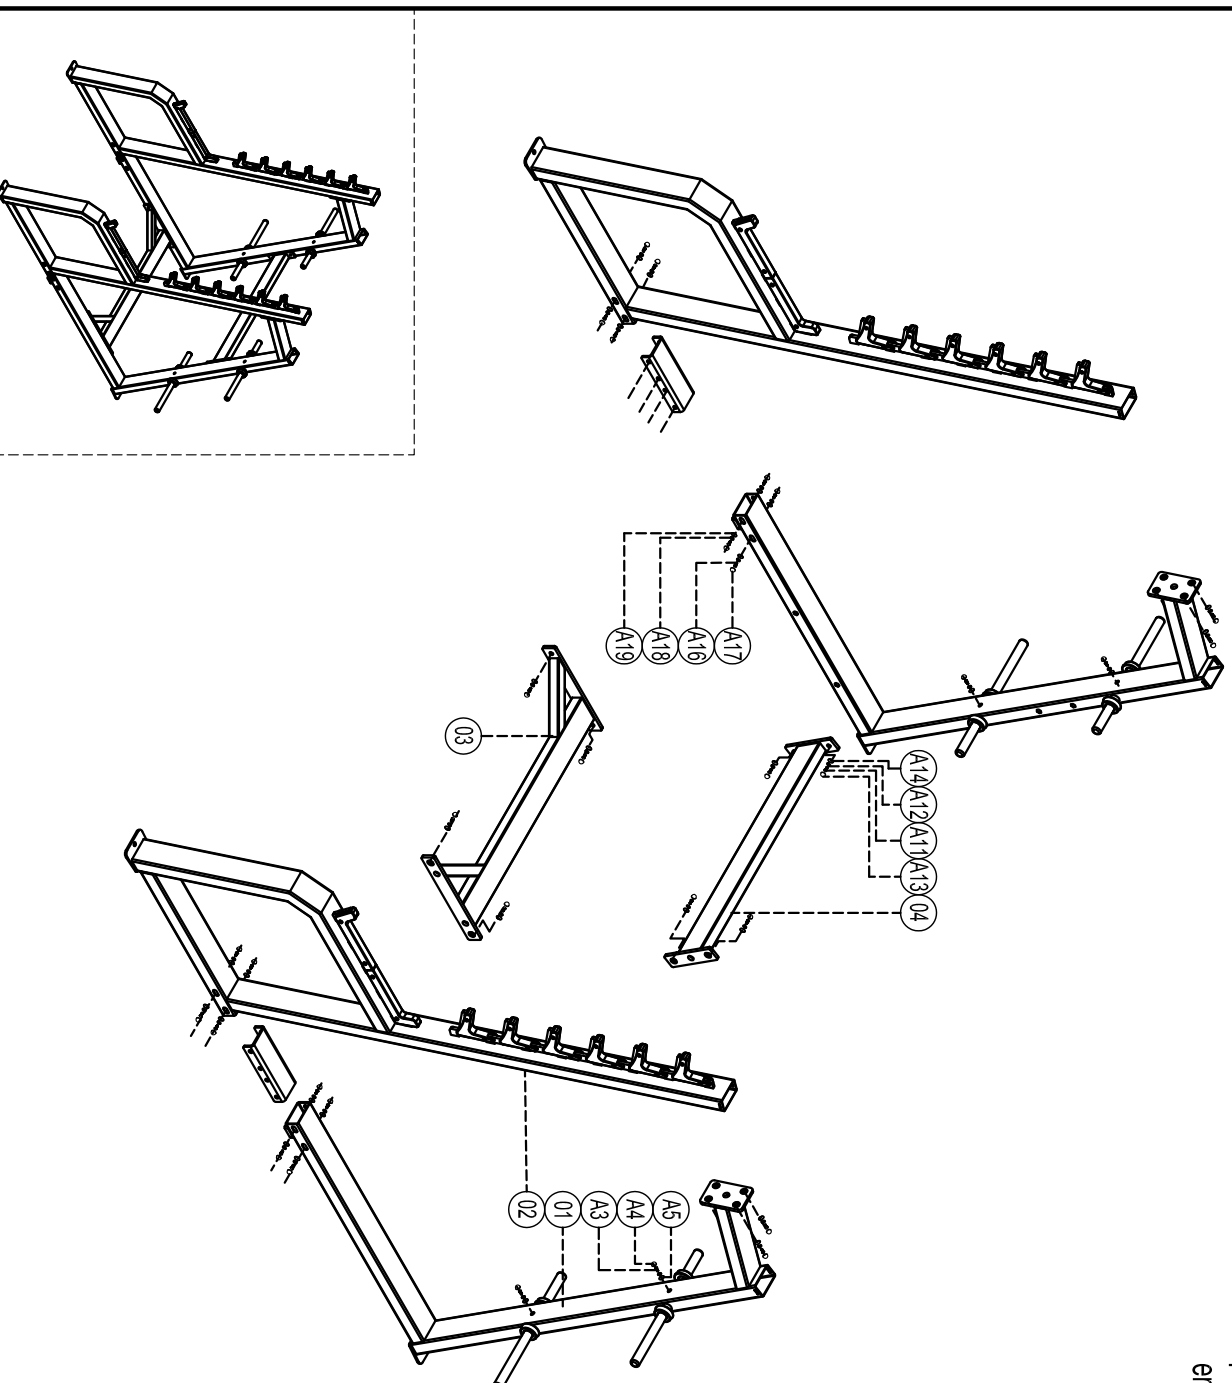

## E3050 SQUAT RACK

please note :parts didn't demollitionde part and fasteners not listde on the introduction

注: 部件上不拆卸的零部件和紧固件在明细表中未列出

A19	Gasket	DQ003	16
A18	Screw cap	S208	16
A17	Spring washer	Φ12	16
A16	Outer hex screw	M12*25	16
A14	Gasket	DQ003	16
A13	Screw cap	S208	16
A12	Spring washer	Φ12	20
A11	Outer hex screw	M12*35	16
A5	Gasket	DQ003	4
A4	Screw cap	S208	4
A3	Outer hex screw	M12*35	4
04	Connector		1
03	Bottom connector		1
02	Front main frame		2
01	Back main frame		2
序号	名称		数量