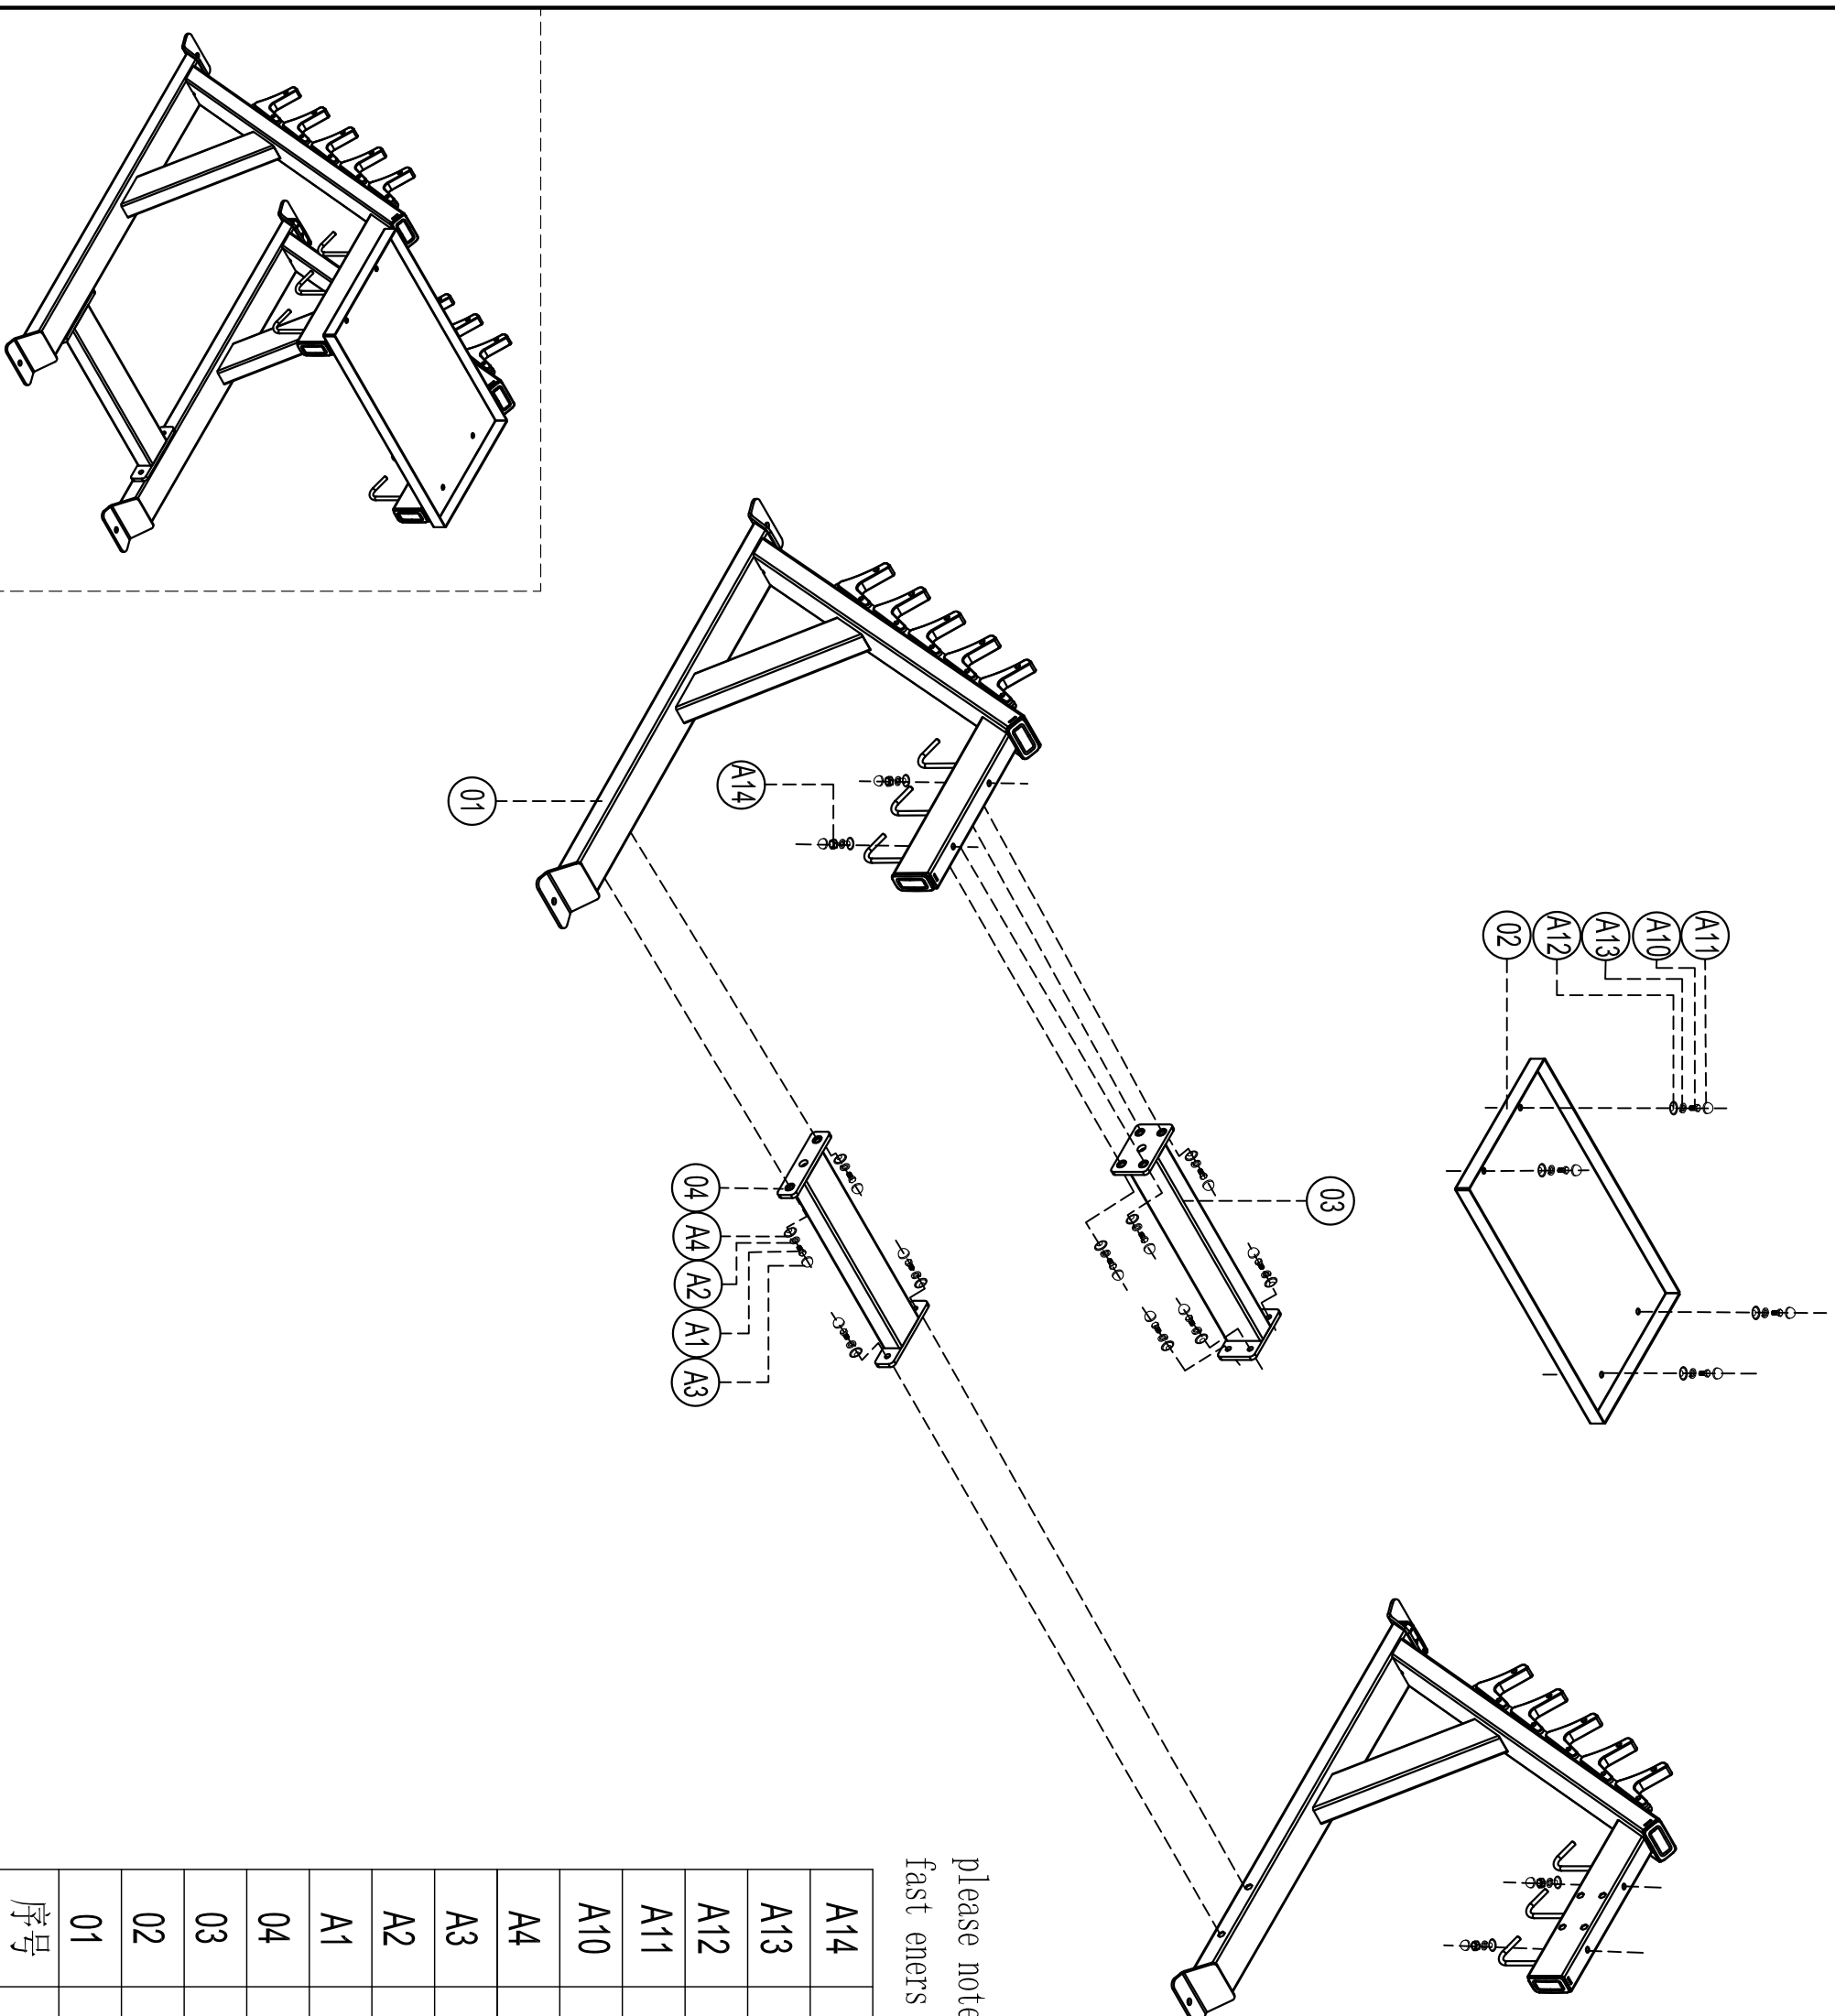

Exploded

E3053 Handle Rack

please note :parts didn't demolition part and fasteners not listed on the introduction

A14	self lock nut M12	4
A13	Gasket D0003 $\phi 12*\phi 30*T1.5$	8
A12	Spring washer $\phi 12$	8
A11	Screw cap S208	8
A10	Outer hex screw M12*120	4
A4	Gasket D0003 $\phi 12*\phi 30*T1.5$	12
A3	Screw cap S208	12
A2	Spring washer $\phi 12$	12
A1	Outer hex screw M12*35	12
04	Connector	1
03	Top Connector	1
02	Fixing board	1
01	Main frame	2
序号	名称	数量