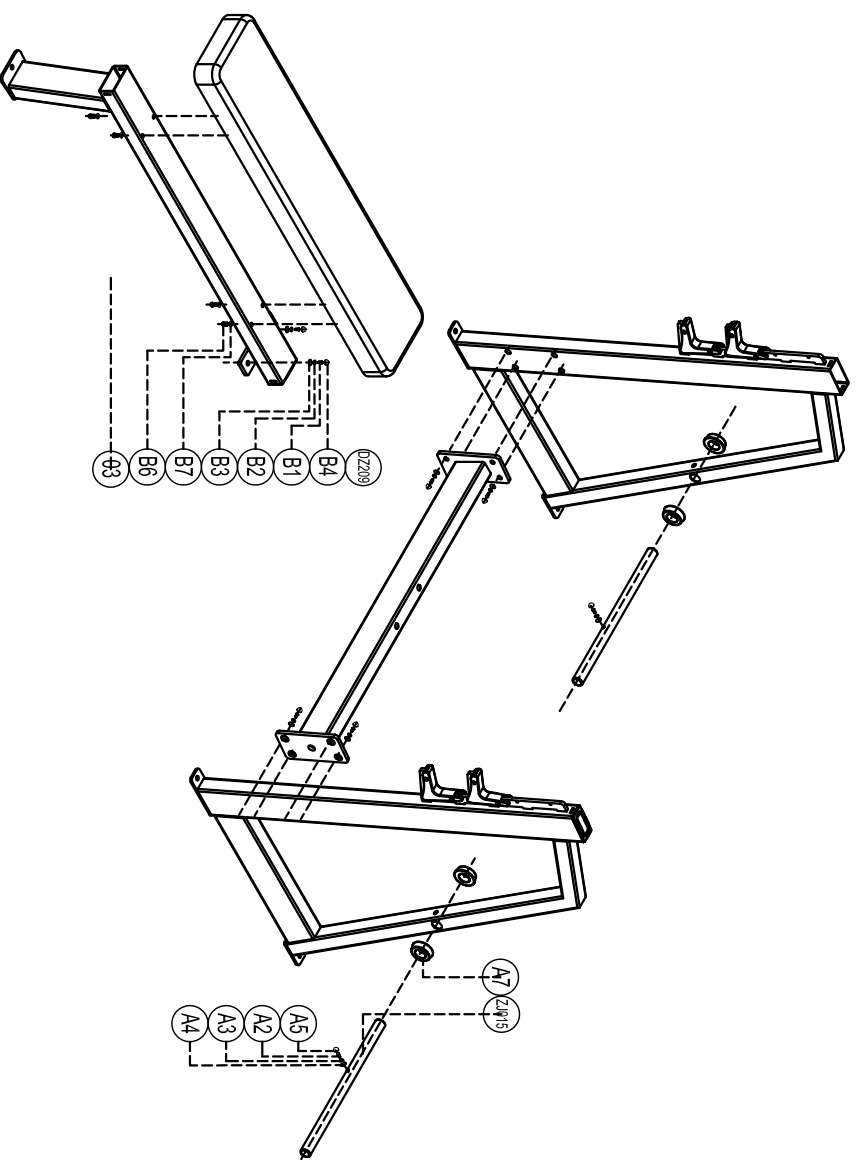

Exploded

E3043 Olympic Bench

please note :parts didn't demolition part and fast eners not listde on the introduction

A14	Flat washer	Φ8	4
A13	Cup head inner hex screw M8x80		4
A7	Cushion roller pumper		4
A5	Screw cap S208		12
A4	Screw cap S277		12
A3	Gasket DQ003 Φ12xΦ30x12.0		12
A2	Outer hex screw M12x35		12
Z1015	Hanging piece rod Z1015		2
DZ209	Cushion	DZ209	1
03	Seat frame		1
02	Connector		1
01	Side upright frame		2
serial number	name		quantity