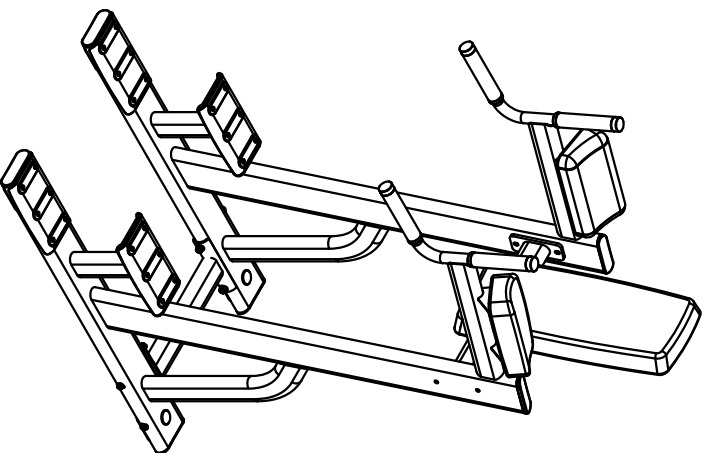

Exploded

E7047 VERTICAL KNESS UP/DIP

please note :parts didn't demilitionde part and fasteners not listde on the introduction

| Number | Name | Quantity |
|--------|--------------------------------|----------|
| A17 | Flat washer Φ 8 | 6 |
| A16 | Cap head inner hex screw M8*70 | 2 |
| A15 | Cap head inner hex screw M8*35 | 4 |
| A14 | Flat washer Φ 10 | 8 |
| A13 | Self-locking Nuts M10 | 4 |
| A12 | Cylindrical head screws M10*60 | 4 |
| A9 | Spring gasket ϕ 12 | 4 |
| A8 | Flat washer Φ 12 | 4 |
| A7 | Cylindrical head screws M12*35 | 4 |
| 03 | Bottom support set | 1 |
| 02 | Top support set | 1 |
| 01 | Main frame | 2 |