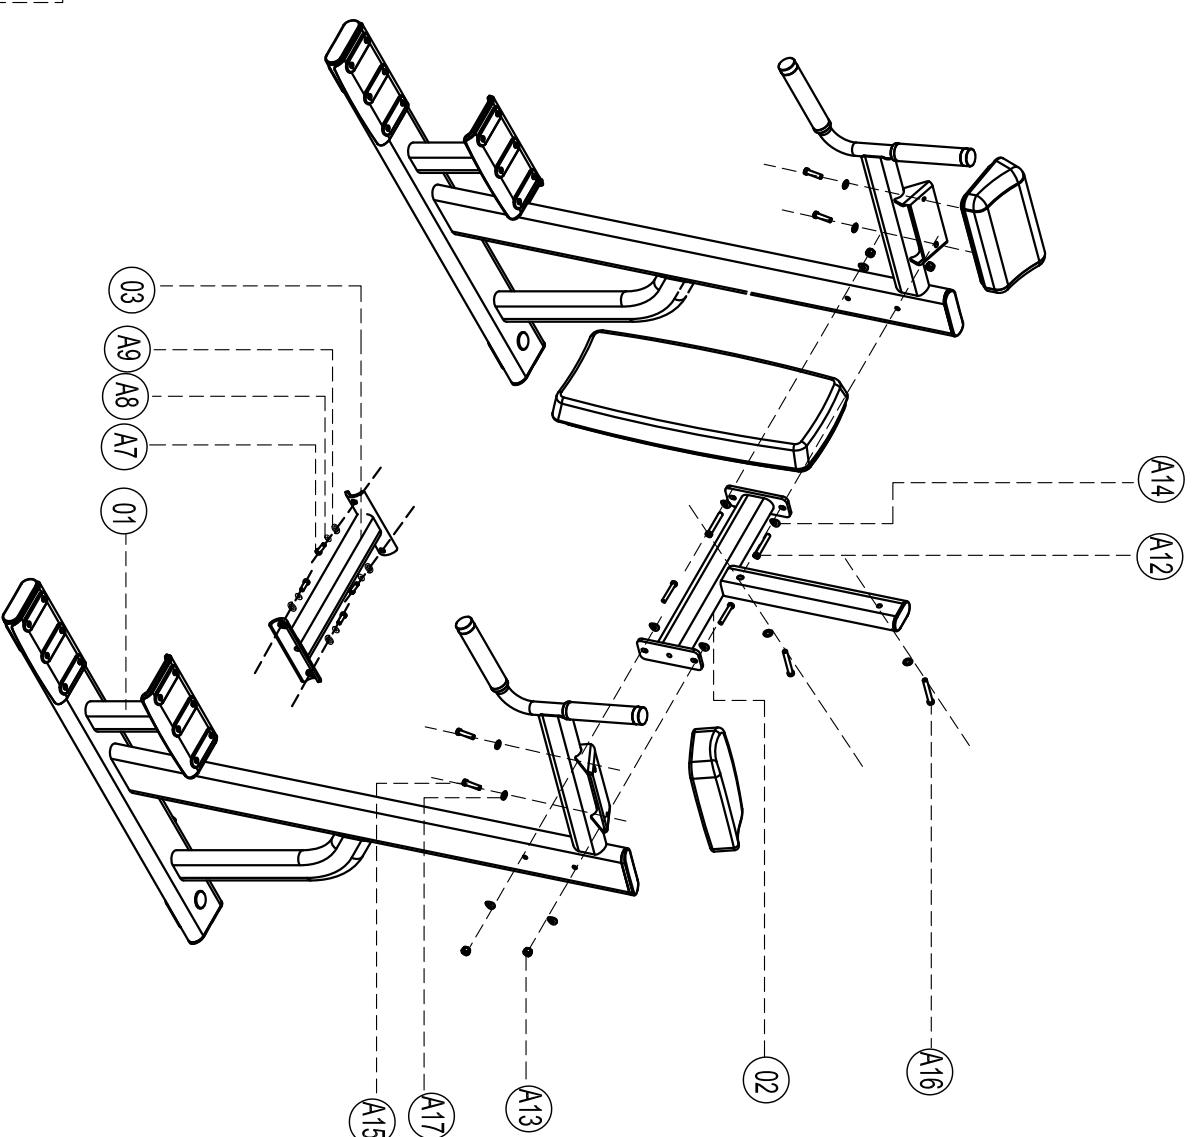

Exploded

E7047 VERTICAL KNESS UP/DIP

please note :parts didn't demilitionde part and fasteners not listde on the introduction

| Number | Name | Quantity |
|--------|--------------------------------|----------|
| A17 | Flat washer Φ 8 | 6 |
| A16 | Cap head inner hex screw M8*70 | 2 |
| A15 | Cap head inner hex screw M8*35 | 4 |
| A14 | Flat washer Φ 10 | 8 |
| A13 | Self-locking Nuts M10 | 4 |
| A12 | Cylindrical head screws M10*60 | 4 |
| A9 | Spring gasket ϕ 12 | 4 |
| A8 | Flat washer Φ 12 | 4 |
| A7 | Cylindrical head screws M12*35 | 4 |
| 03 | Bottom support set | 1 |
| 02 | Top support set | 1 |
| 01 | Main frame | 2 |