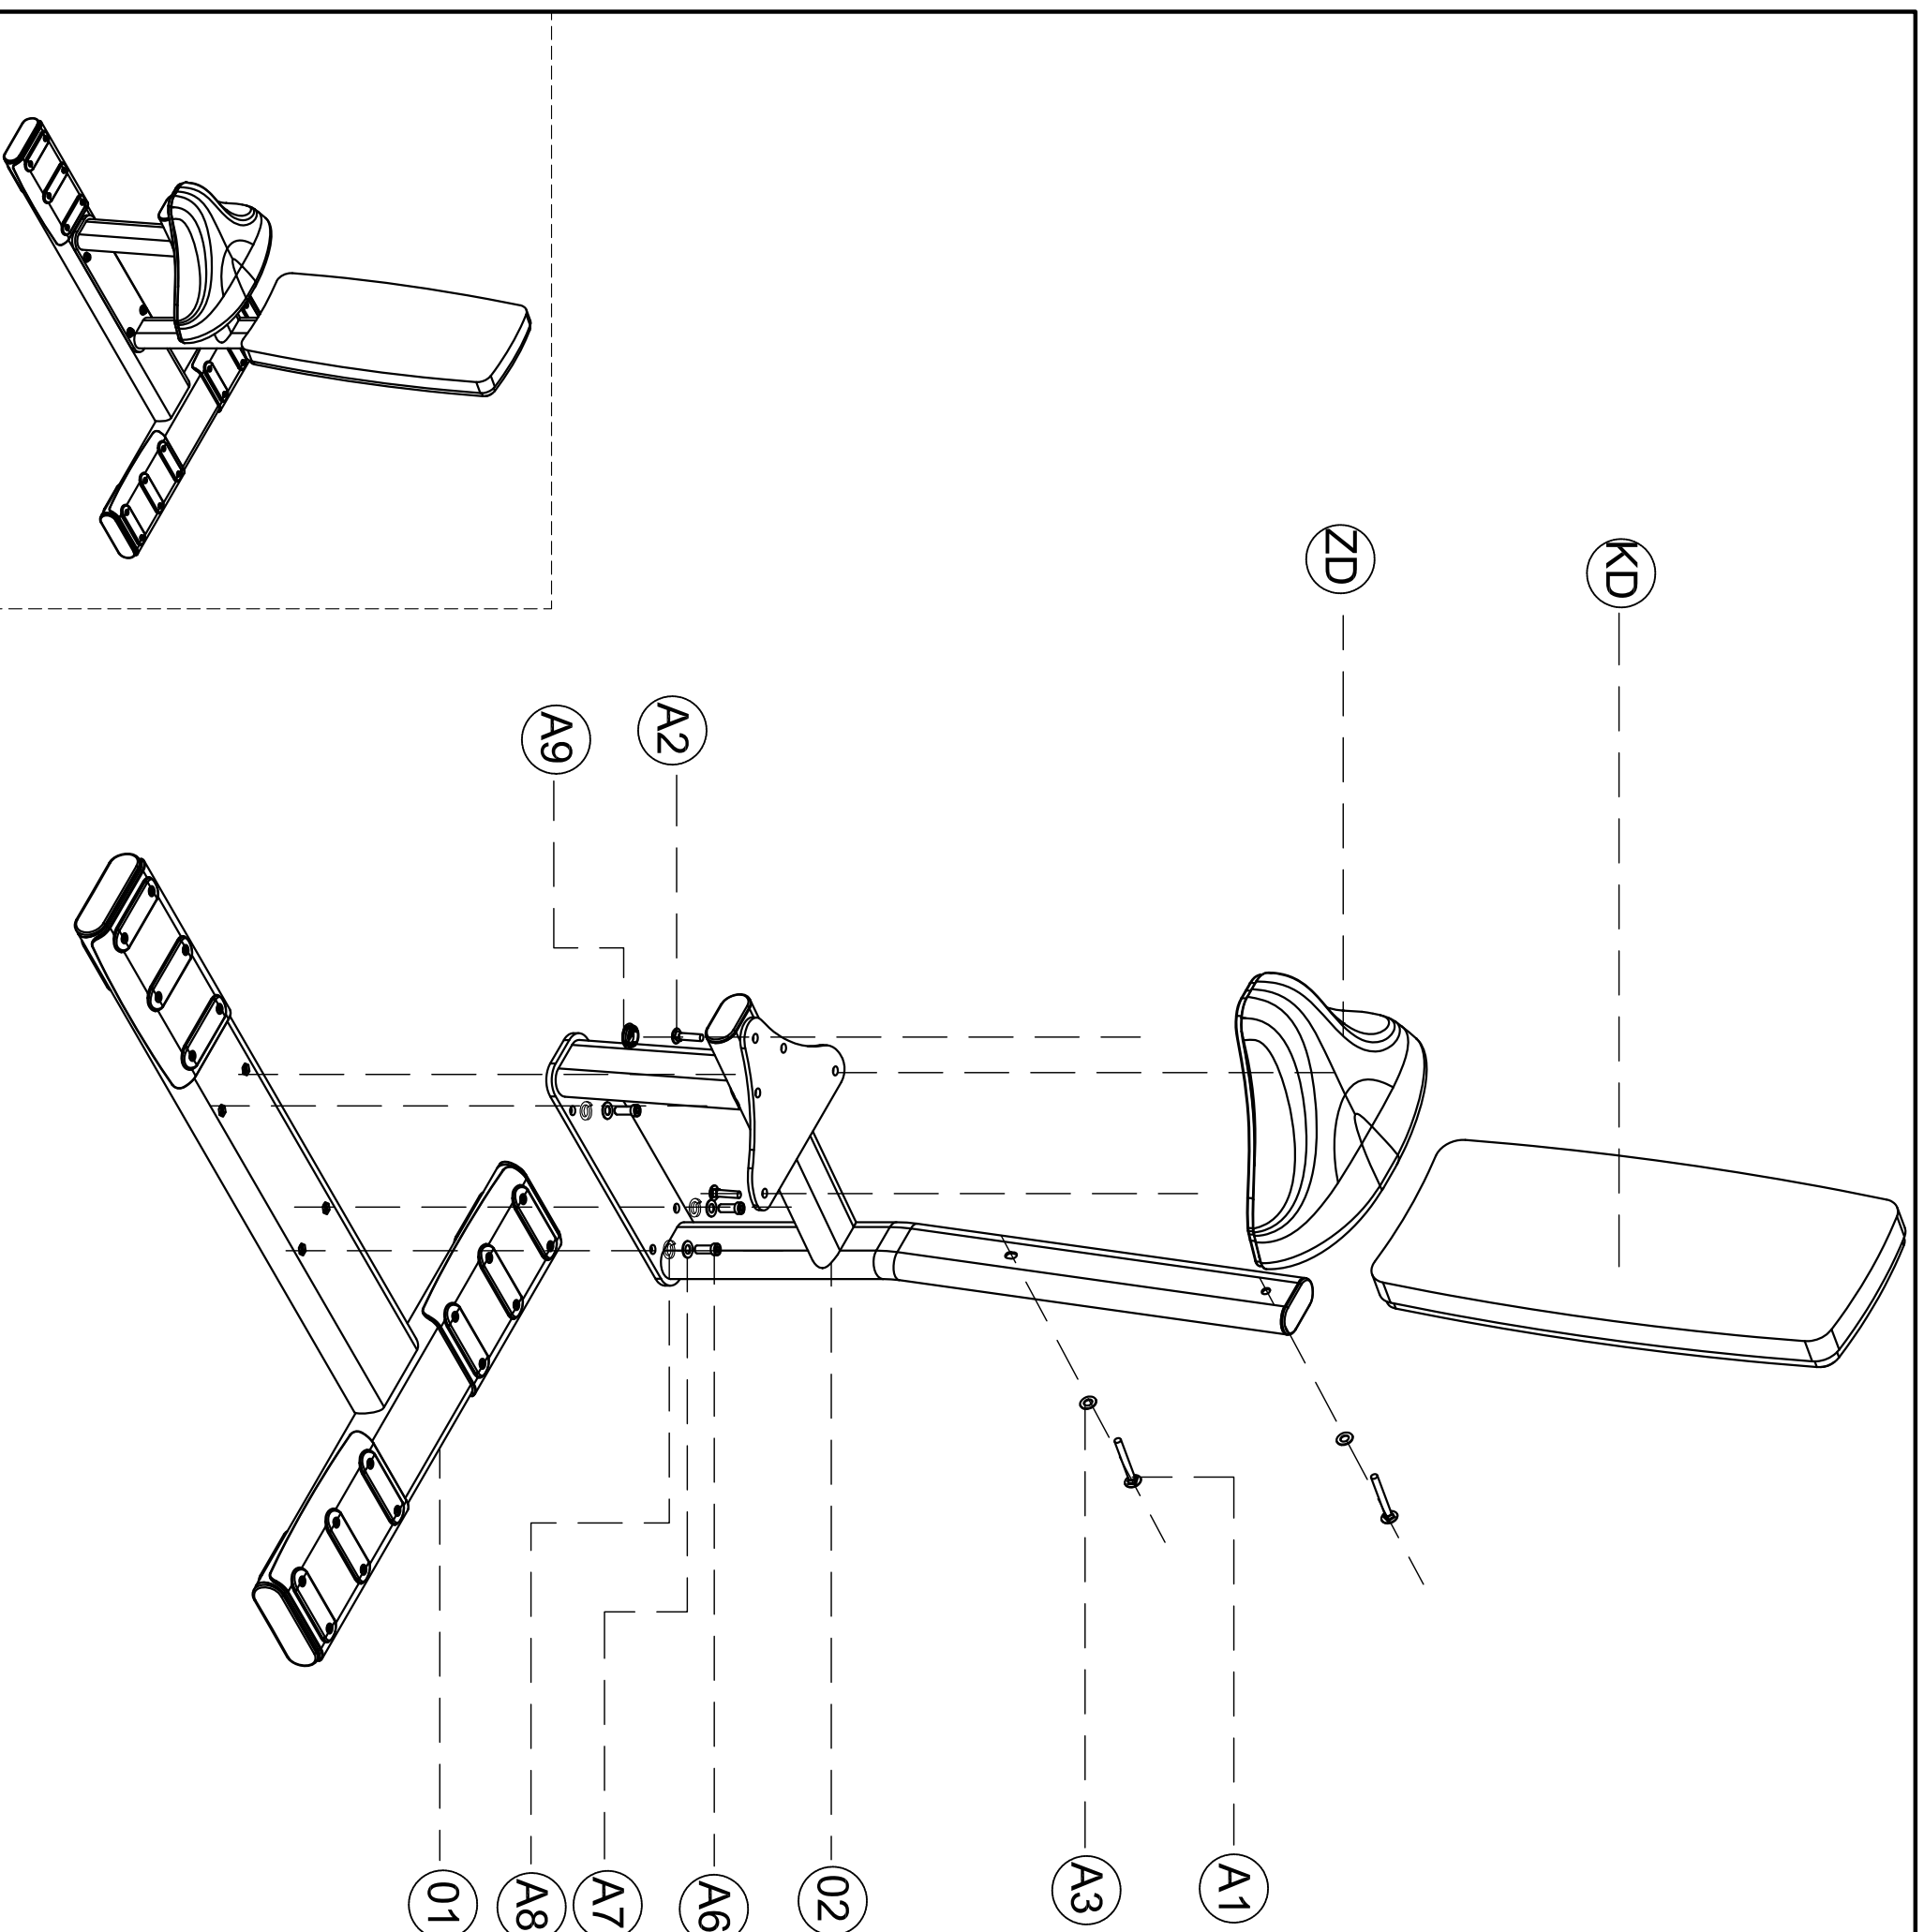

Exploded

E7038 Multi-Purpose Bench

please note :parts didn't demolitione part and fasteners not listde on the introduction

serial number	name	quantity
A9	Conce S074	1
A8	Spring gasket ϕ 10	4
A7	Flat washer ϕ 10	4
A6	Cup head inner hex screw M10x30	4
A3	Flat washer ϕ 8, 3x ϕ 20xT1.5	5
A2	Cup head inner hex screw M8x5	3
A1	Cup head inner hex screw M8x70	2
KD	Backrest E7038-0300	1
ZD	Upholstery E7039-0900	1
02	Vertical frame	1
01	Base	1