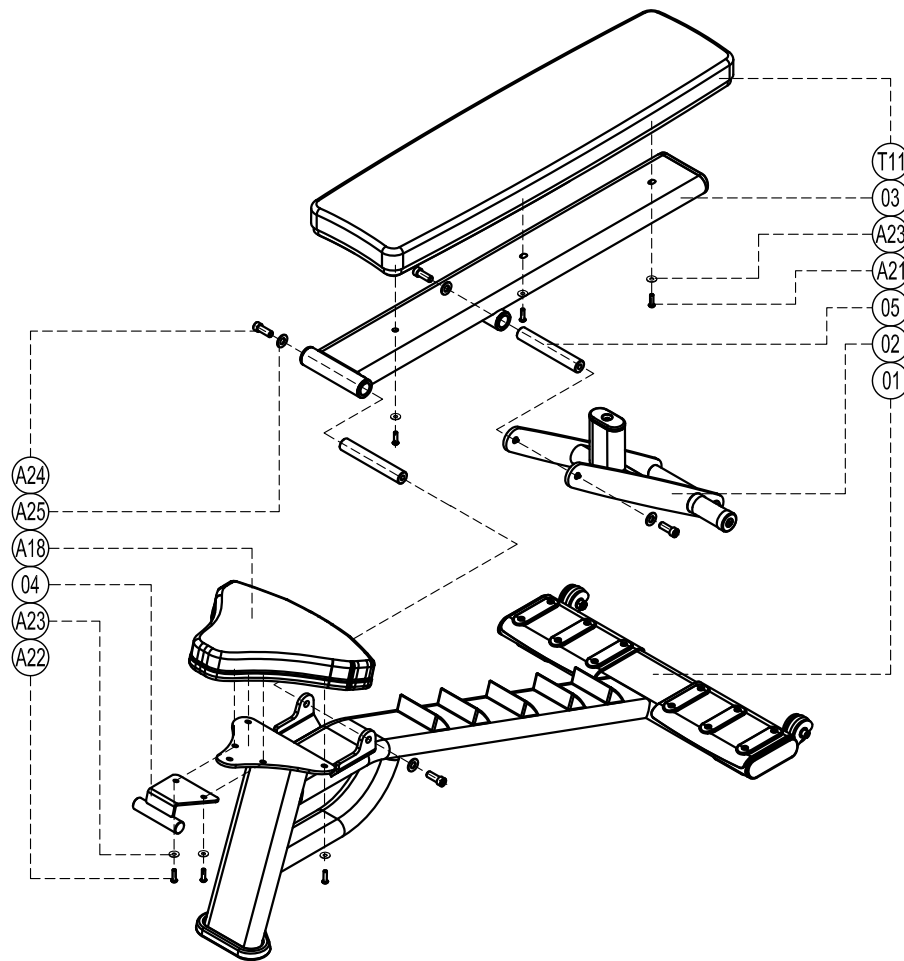

Exploded

E7039 Super Bench

please note :prats didn't demolitionde part and fast eners not listde on the introduction

A25	Flat washer ø12	6
A24	Socket Cap inner hex screw M12*30	6
A23	Flat washer ø8	7
A22	Cup head inner hex screw M8*35	4
A21	Cup head inner hex screw M8*75	3
A18	Upholstery	1
T11	Backrest	1
05	Axle	2
04	Handle set	1
03	Backrest support	1
02	selection sets	1
01	Main frame	1
Number	Name	Quantity