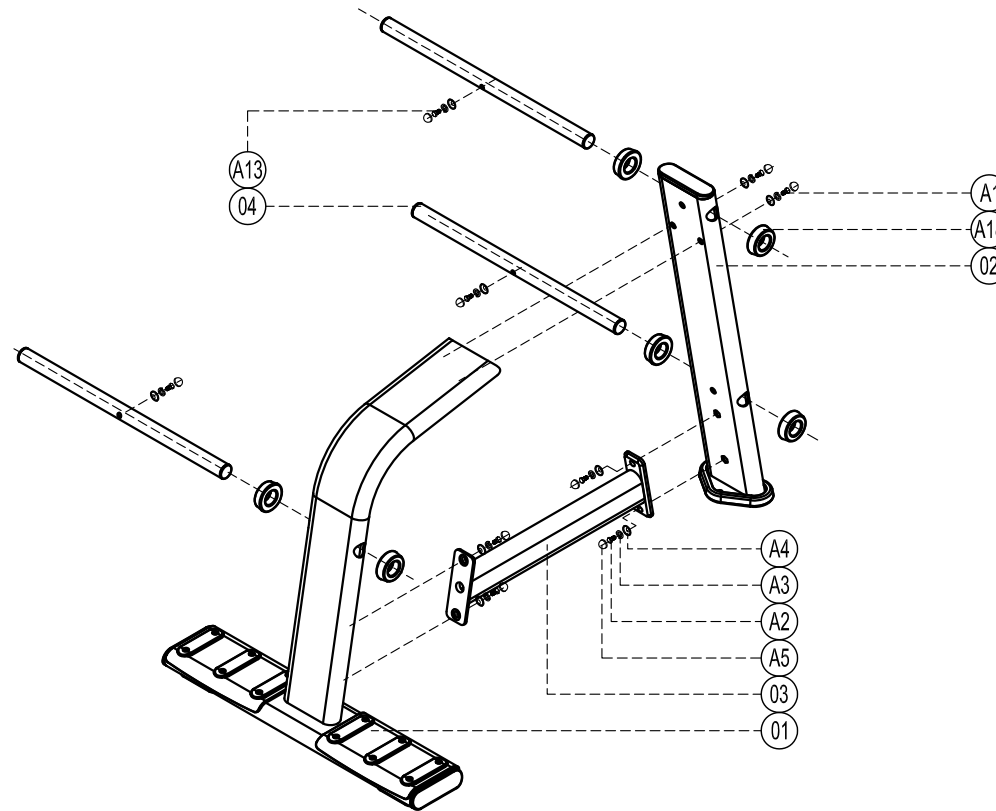

# Exploded

E7054 Vertical Plate tree

please note :parts didn't demolitionde part and fast eners not listde on the introduction

A18	Cushion roller pumper	6
A13	Outer hex screw M12*35	3
A5	Screw cap	9
A4	Drum gasket	9
A3	Spring washer	9
A2	Outer hex screw M12*35	4
A1	Outer hex screw M12*65	2
04	Barbell set	3
03	Connector	1
02	Supporting frame	1
01	Main frame	1
Number	Name	Quantity