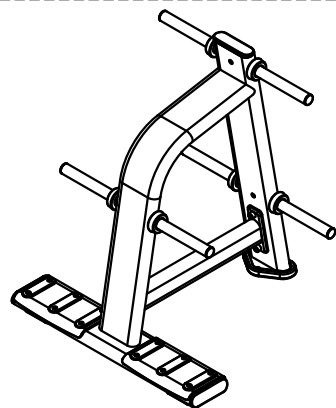

# Exploded

E7054 Vertical Plate tree

please note :parts didn't demolitionde part and fast eners not listde on the introduction

A18	Cushion roller pumper	6
A13	Outer hex screw M12*35	3
A5	Screw cap	9
A4	Drum gasket	9
A3	Spring washer	9
A2	Outer hex screw M12*35	4
A1	Outer hex screw M12*65	2
04	Barbell set	3
03	Connector	1
02	Supporting frame	1
01	Main frame	1
Number	Name	Quantity