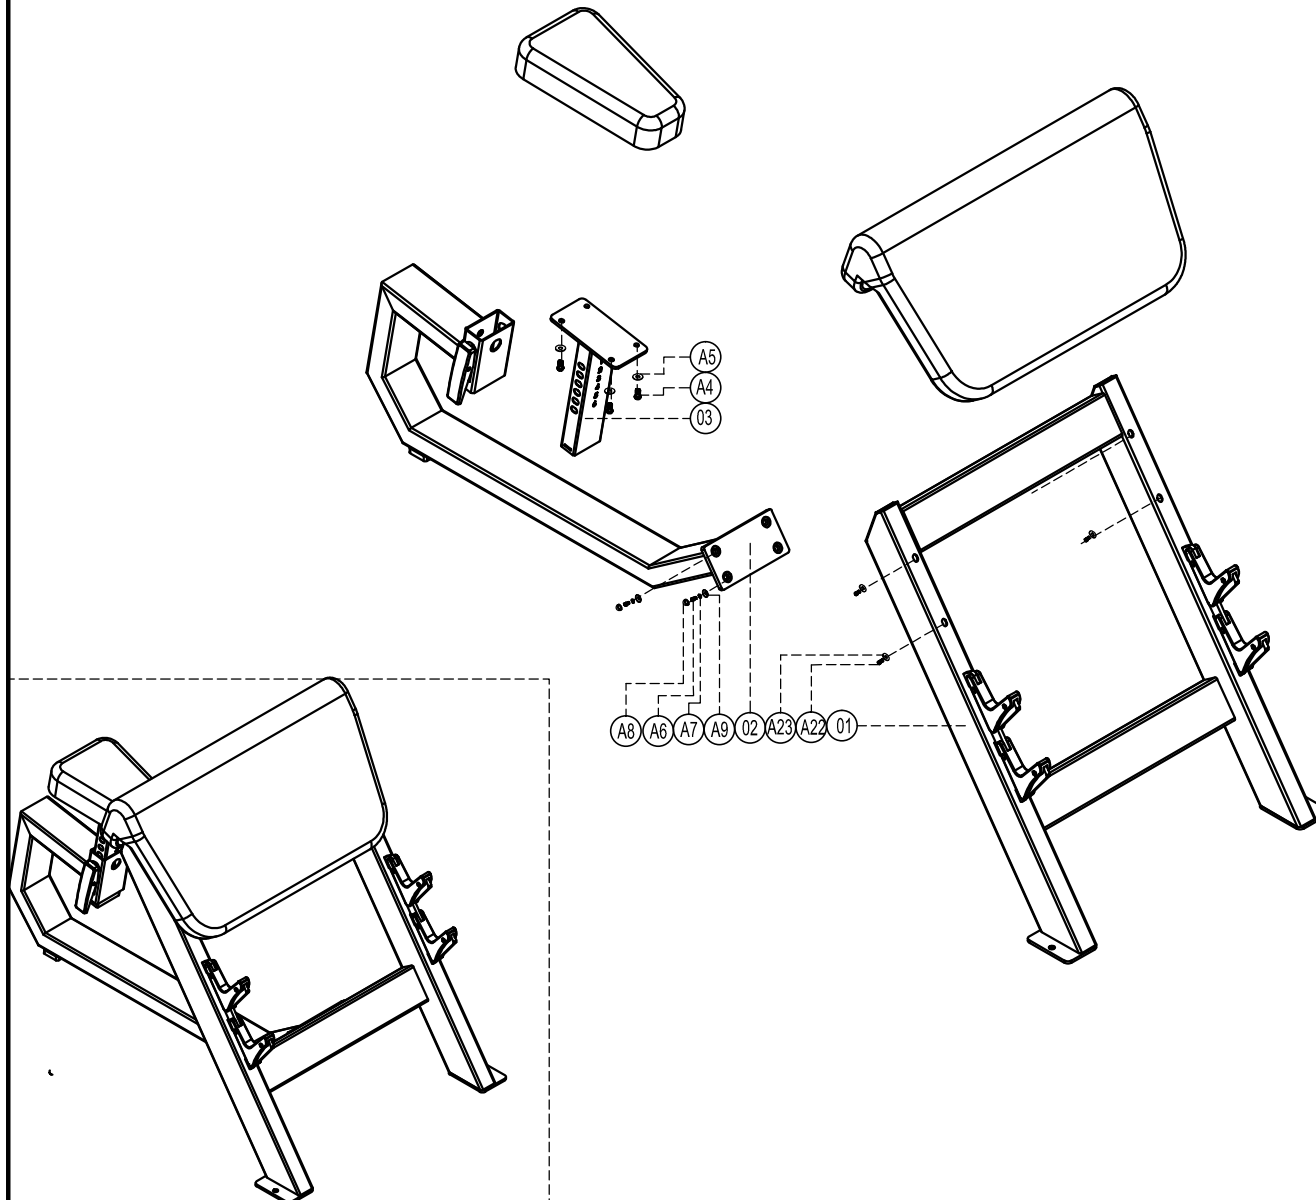

# Exploded

E3044 SEATED PREACHER CURL

please note :parts didn't demolitionde part and fast  
eners not listde on the introduction

A23	Flat washer	Φ8	4
A22	Outer hex scrw	M8*125	4
A9	Gasket	DQ003	4
A8	Scrwe cap	S208	4
A7	Spring washer	ø12	4
A6	Outer hex scsrew	M12*35	4
A5	Flat washer	Φ8	4
A4	Cup head inner hex screw	M8*35	4
03	Adjustment tube set		1
02	Bottom frame set		1
01	Door frame		1
Number	Name		Quantity